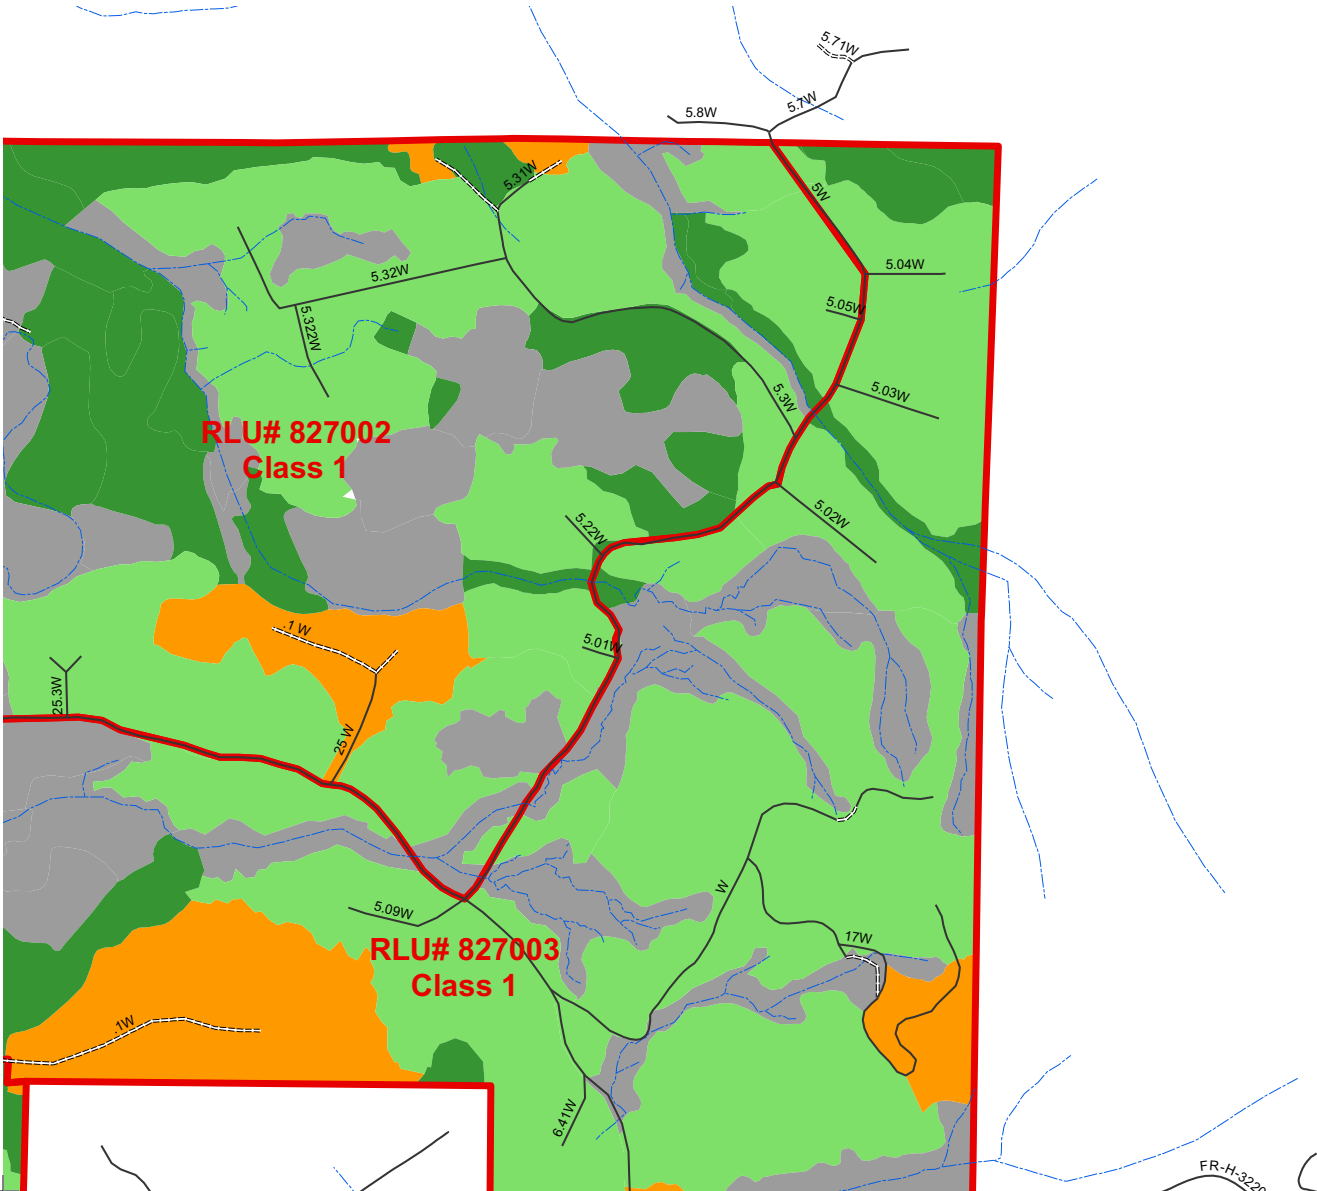

Dowans Creek
2106 +/- Acres

Forest Age Class

	0-14 years		Highways
	15-29 years		State and County Roads
	30+ years		Mainline Forest Roads
	Riparian or Other Areas		Forest Roads
	Recreational License Unit		Undrivable Roads and Jeep Trails
			Railroads
			Stream