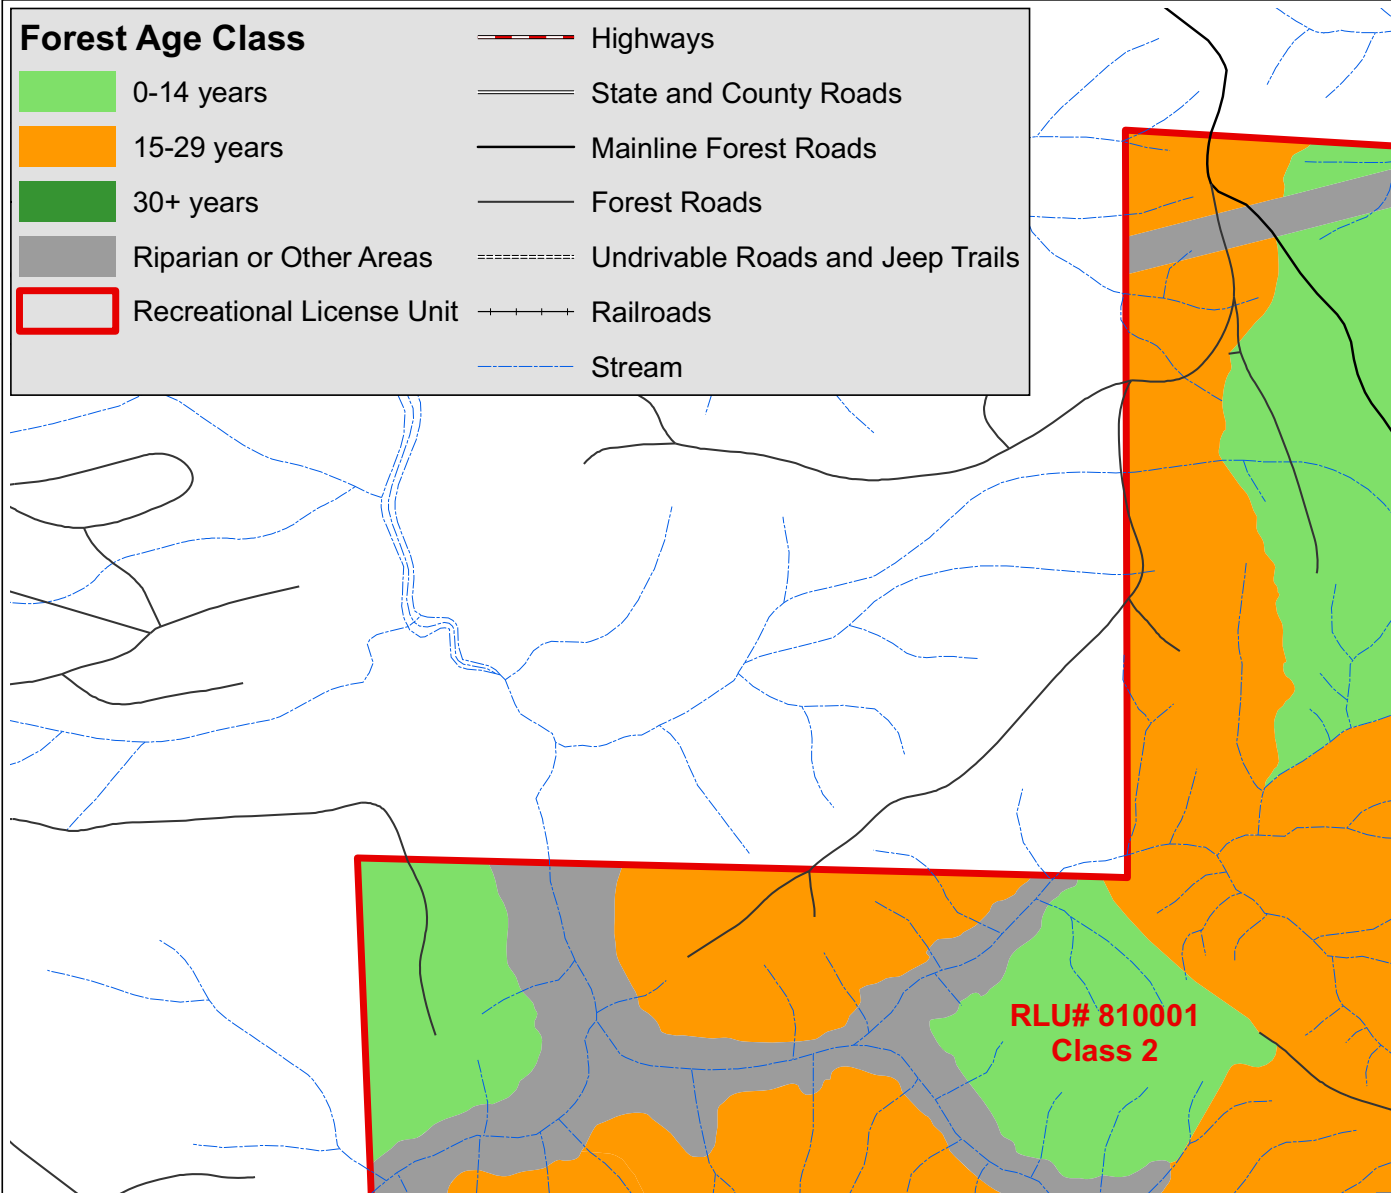

Forest Age Class

0-14 years

15-29 years

30+ years

Riparian or Other Areas

Recreational License Unit

Highways

State and County Roads

Mainline Forest Roads

Forest Roads

Undrivable Roads and Jeep Trails

Railroads

Stream

Ilwaco Watershed

518 +/- Acres