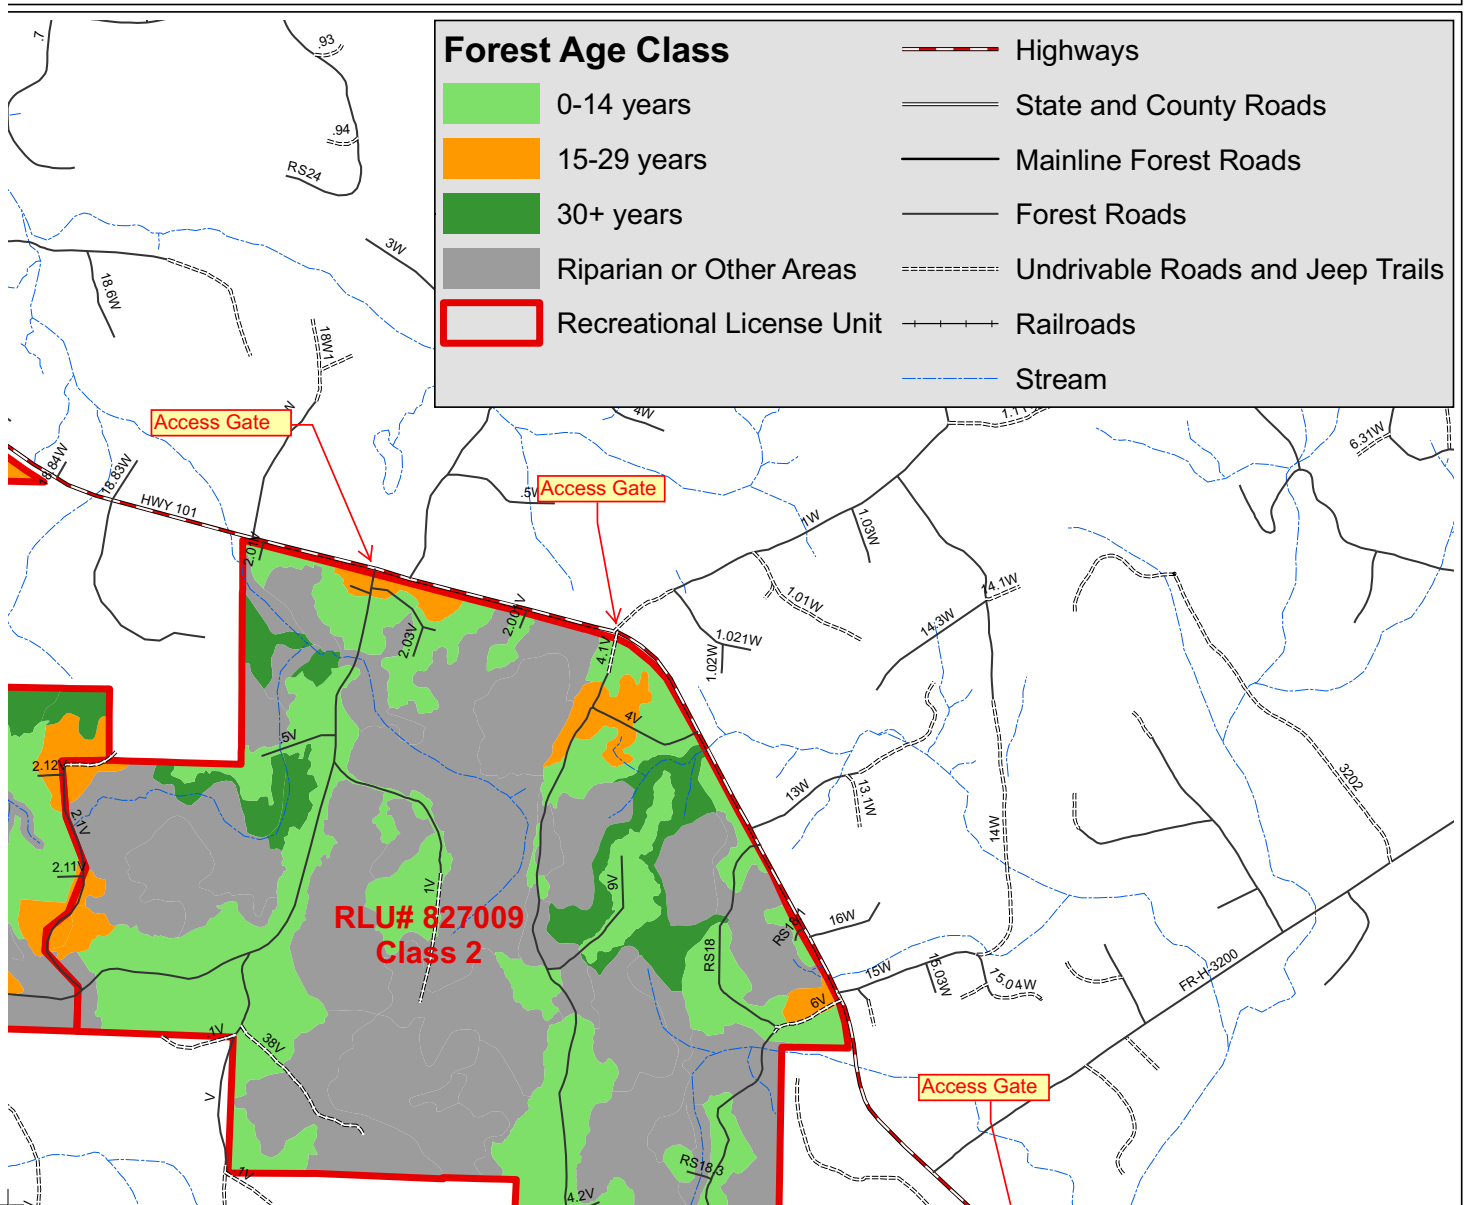

Upper Goodman Creek

4860 +/- Acres

RLU# 827009
Class 2